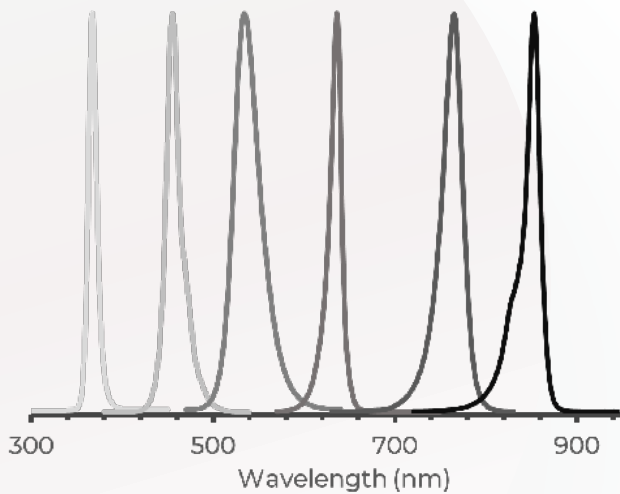

## GET UNIFORM IRRADIATION ON YOUR SAMPLE

The way how the LED system is distributed on the irradiation board of the UniLight provides a uniform irradiation, higher than 95%, for an area of 12 x 8 cm. This feature allows your sample to get the same amount of light over the entire area or multiple samples get the same power simultaneously.

## Technical Specifications

Parameter	Value
<b>Operational Range</b>	265-1550 nm (divided in more than 40 LEDs)
<b>Irradiation Power</b>	up to 30 mW/cm <sup>2</sup> (LED Dependant)
<b>Sample Distance to Source</b>	Adjustable (best at 5 cm)
<b>Power Control</b>	Yes, manually and via software
<b>Software</b>	LightSource Controller (included)
<b>Trigger</b>	In / Out
<b>Dimensions</b>	30 cm (L) x 30 cm (D) x 26.5 cm (H)
<b>Weight</b>	7.5 Kg