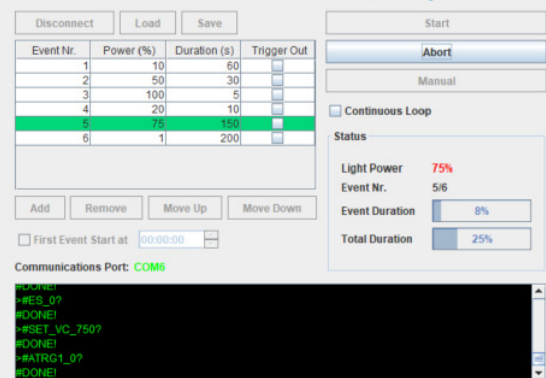

# UniLight

UNIFORM IRRADIATION NEVER LOOKED SO SIMPLE!

- *Uniform Irradiation Area*
- *High Power Illumination to Your Sample*
- *Irradiation Power and Duration Control*
- *Local/Remote Intensity Controller*
- *User-Interchangeable LED System*
- *LightSource Controller Software*

## GET UNIFORM IRRADIATION ON YOUR SAMPLE

The way how the LED system is distributed on the irradiation board of the UniLight provides a uniform irradiation, higher than 95%, for an area of 12 x 8 cm. This feature allows your sample to get the same amount of light over the entire area or multiple samples get the same power simultaneously.

### CONTROL THE POWER AND DURATION OF THE IRRADIATION

The Controller Box provides manual control of the LED system irradiation power. By connecting the Controller Box to a PC through a USB cable, UniLight can be remotely controlled with the LightSource Controller software for the power, duration, triggering functions and illumination power, and duration events according to the application.

## Technical Specifications

Parameter	Value
<b>Operational Range</b>	265-1550 nm (divided in more than 40 LEDs)
<b>Irradiation Power</b>	up to 30 mW/cm <sup>2</sup> (LED Dependant)
<b>Sample Distance to Source</b>	Adjustable (best at 5 cm)
<b>Power Control</b>	Yes, manually and via software
<b>Software</b>	LightSource Controller (included)
<b>Trigger</b>	In / Out
<b>Dimensions</b>	30 cm (L) x 30 cm (D) x 26.5 cm (H)
<b>Weight</b>	7.5 Kg